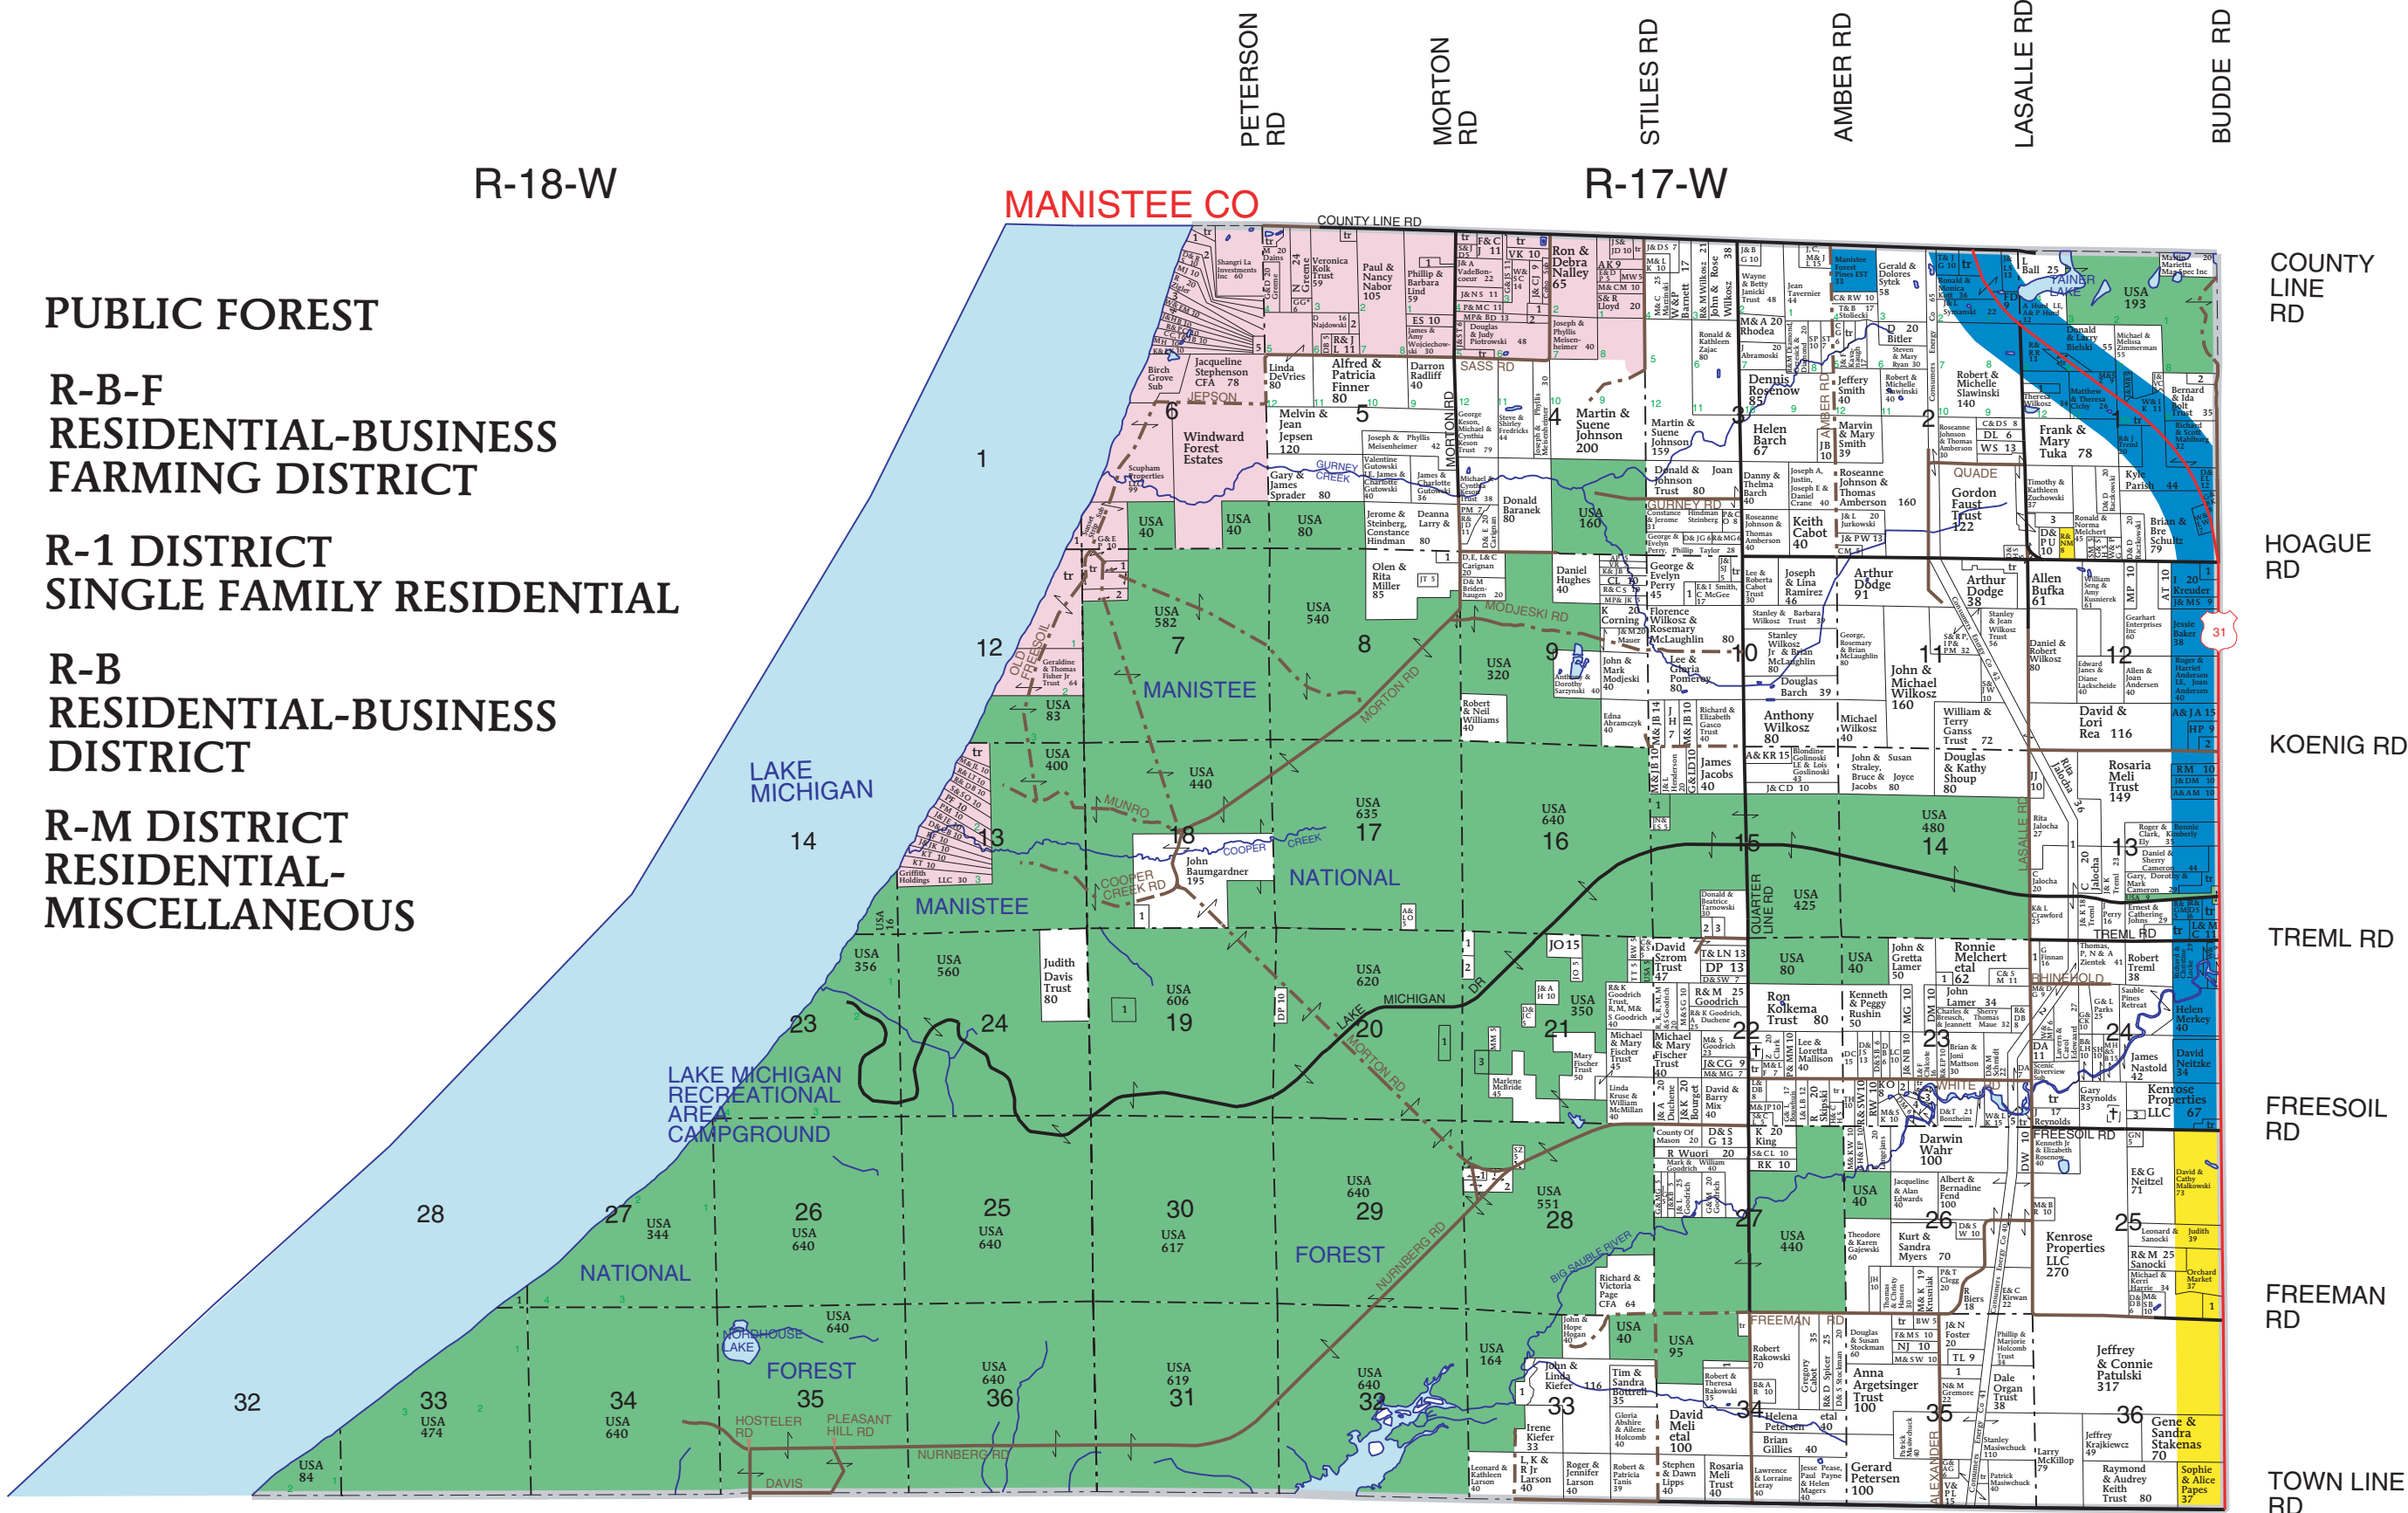

524 RIVER AVE NORTH
 BELMOND, IA
 50421-0305
 (800) 685-7432
 www.farmandhomepublishers.com
 info@farmandhomepublishers.com

FARM & HOME PUBLISHERS

© Copyright Farm & Home Publishers Ltd.

	FEDERAL/STATE ROAD		COUNTY BOUNDARY		PLAT OFFSET
	PAVED/SECONDARY ROAD		911 ROAD NAME		SECTION NUMBER
	PRIMARY/LOCAL GRAVEL ROAD		CHURCH		SCHOOL OR TOWN HALL
	RAILROADS		CEMETERY		AIRPORT
	SECTION LINE, SURVEY LINES OR INDIAN BOUNDARY		SECTION NUMBER		PLAT NUMBER
	T-21-N		R-17-E		RANGE NUMBER
	LAND HOOK, CONNECTIONS WITH COMMON OWNER		CITY		CITY NAME
	STATE/COUNTRY LINE LAND		FEDERAL LAND		CFA LAND
	STATE HIGHWAY SYMBOL		FEDERAL HIGHWAY SYMBOL		STATE/COUNTRY LINE LAND
	FEDERAL LAND		CFA LAND		STATE/COUNTRY LINE LAND

ZONING MAP

2008

R-18-W

R-17-W

MANISTEE CO

PUBLIC FOREST

**R-B-F
 RESIDENTIAL-BUSINESS
 FARMING DISTRICT**

**R-1 DISTRICT
 SINGLE FAMILY RESIDENTIAL**

**R-B
 RESIDENTIAL-BUSINESS
 DISTRICT**

**R-M DISTRICT
 RESIDENTIAL-
 MISCELLANEOUS**

T-20-N

COUNTY LINE RD

HOAGUE RD

KOENIG RD

TREML RD

FREESOIL RD

FREEMAN RD

TOWN LINE RD